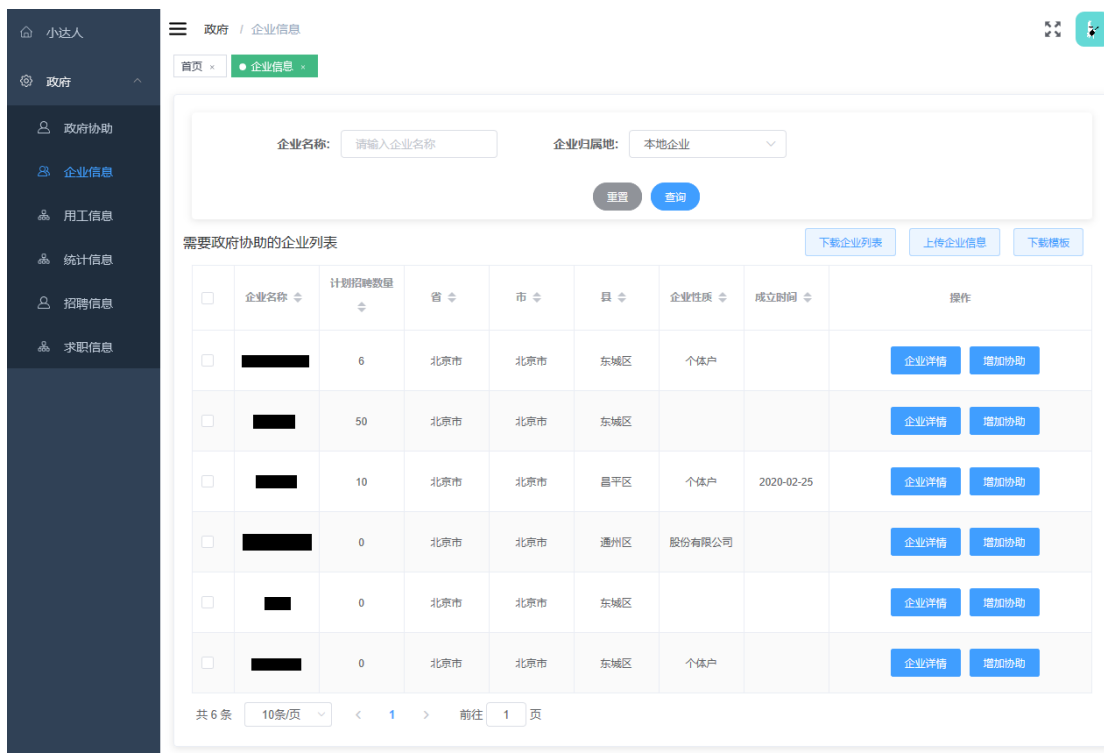

The screenshot displays two side-by-side panels. The left panel, titled '招聘信息' (Recruitment Information), features a search bar for job types and filters for '本地' (Local) and '异地' (Out-of-town). It lists four job postings with varying background colors: green, green, red, and yellow. The right panel, titled '求职信息' (Job Application Information), features a search bar for content and filters for '本地' (Local) and '异地' (Out-of-town). It lists five job applications, all with green backgrounds.

五、政府用户（PC端）

1. 系统登陆

登陆地址为：<https://expert.cetcloud.com:8081/>

首次使用，需联系本平台客服进行注册。

2. 查看协助

登陆小达人系统后，可看到本地企业发出的寻求协助信息，政府用户可在线与企业沟通了解情况。

可查看、本地企业情况、招聘情况、工人情况。

小达人 政府 / 用工信息